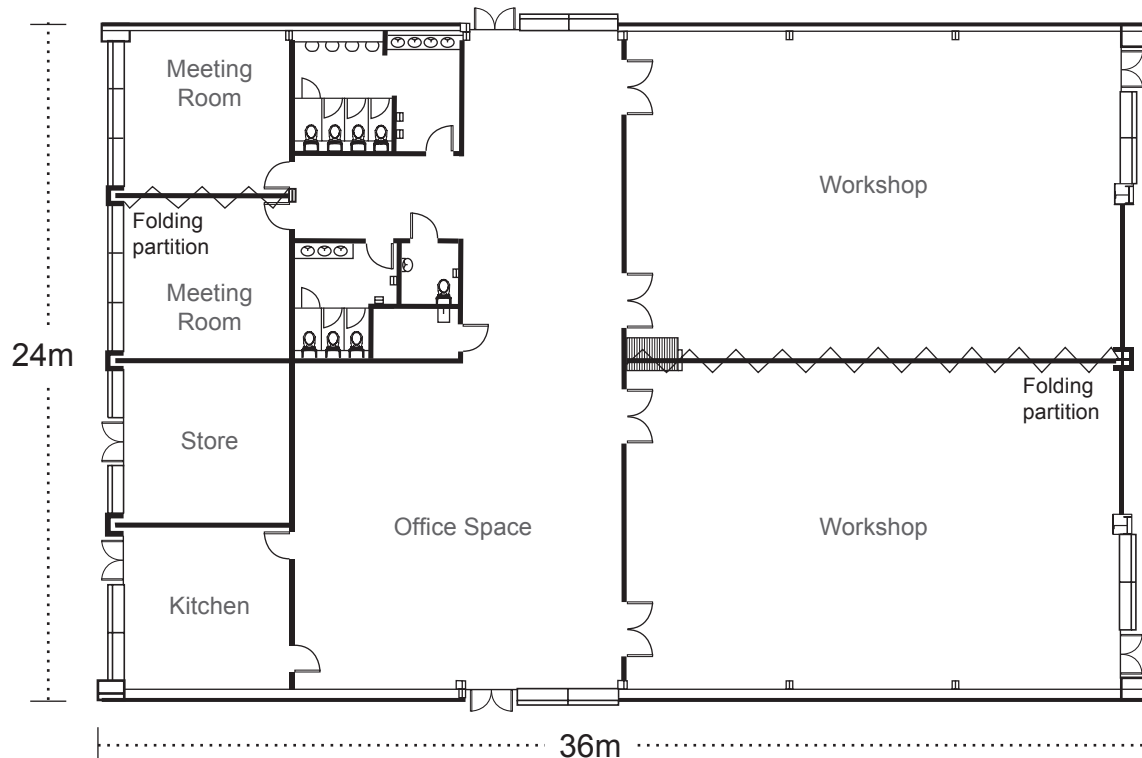

Millbrook Proving Ground Ltd
Millbrook, Bedford, MK45 2JQ, UK
+44 1525 404 242 • info@millbrook.co.uk

www.millbrook.co.uk